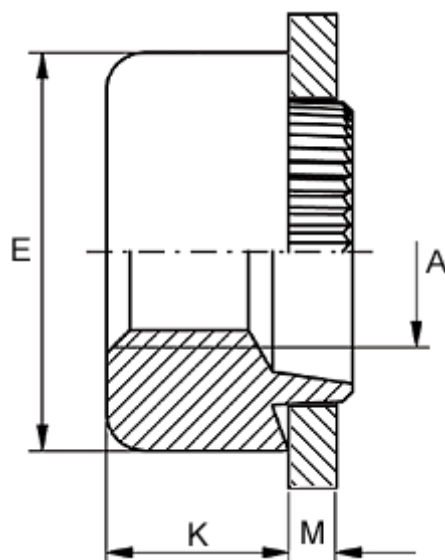

Article number: 12736000050120  
Description: KLEE-coil 736 000 050.120  
M5 Steel, zinc-pl. & chr. yellow

## Measures

---

Female thread A	= M5
Height K	= 4.0
Outer diameter E	= 9.0
Plate thickness	= 4.4 to 4.6
Recommended bore diameter +0.05	= 7.0